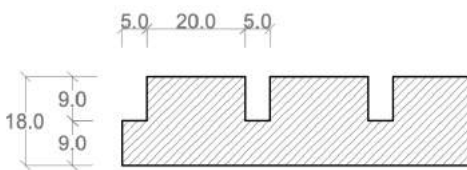

Panel Orientation :

Portrait or Landscape

PORTRAIT

LANDSCAPE

GROOVING

GROOVING

Home / Decorative Panel / Fluted Panel / Cabinet Door Decoratives

122 x 244 cm | HMR BOARD