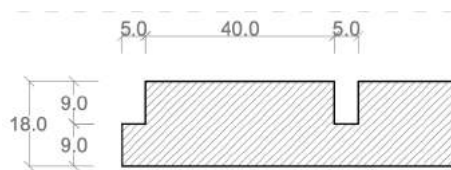

Panel Orientation :

Portrait or Landscape

PORTRAIT

LANDSCAPE

GROOVING

GROOVING

Home / Decorative Panel / Fluted Panel / Cabinet Door Decoratives

122 x 244 cm | HMR BOARD

122 x 244 cm | PVC BOARD

- **Delivery within 7-10 Working day**
- **Natural (un-finished / un-sanded)**
- **Finishing available on request**
- **Please NOTE, the machining process may cause the materials to bow.**

Thickness (mm)

9m

12mm

15mm

18mm

Custom Thickness available

Sheet size :

122x244 or Custom