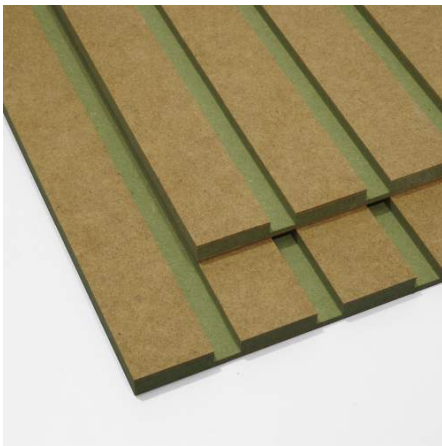

Sheet size :

122x244 or Custom

Diameter :

Bellow

Panel Orientation :

Portrait or Landscape

PORTRAIT

LANDSCAPE

PARA PARA

PARA PARA

Home / Decorative Panel / Fluted Panel / Cabinet Door Decoratives

122 x 244 cm | HMR BOARD

122 x 244 cm | PVC BOARD

- **Delivery within 7-10 Working day**
- **Natural (un-finished / un-sanded)**
- **Finishing available on request**
- **Please NOTE, the machining process may cause the materials to bow.**