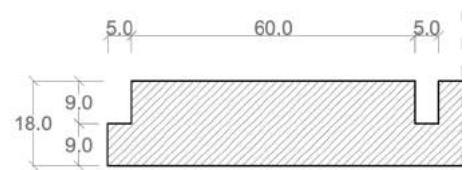

Panel Orientation :

Portrait or Landscape

PORTRAIT

LANDSCAPE

GROOVING

GROOVING

Home / Decorative Panel / Fluted Panel / Cabinet Door Decoratives

122 x 244 cm | HMR BOARD

122 x 244 cm | PVC BOARD

- **Delivery within 7-10 Working day**
- **Natural (un-finished / un-sanded)**
- **Finishing available on request**
- **Please NOTE, the machining process may cause the materials to bow.**

Thickness (mm)

9m

12mm

15mm

18mm

Custom Thickness available

Sheet size :

122x244 or Custom