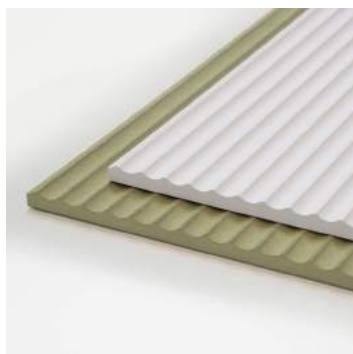

Diameter :

Bellow

Panel Orientation :

Portrait or Landscape

CEKUNG

CEKUNG

Home / Decorative Panel / Fluted Panel / Cabinet Door Decoratives

122 x 244 cm | HMR BOARD
122 x 244 cm | PVC BOARD