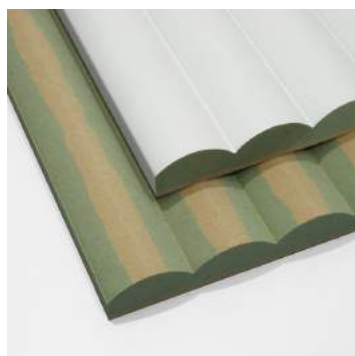

Bahan HMR 9mm - 12mm - 15mm - 18mm
Bahan PVC Board

2. PRODUCT CODE: #876545

CEKUNG

Berbagai macam bahan pilihan

Bahan HMR 9mm - 12mm - 15mm - 18mm
Bahan PVC Board

3. PRODUCT CODE: #876545

PARA-PARA

Berbagai macam bahan pilihan

Bahan HMR 9mm - 12mm - 15mm - 18mm
Bahan PVC Board

4. PRODUCT CODE: #876545

GROOVING

Berbagai macam bahan pilihan

Bahan HMR 9mm - 12mm - 15mm - 18mm
Bahan PVC Board

CEMBUNG

PORTRAIT

LANDSCAPE

CEMBUNG

Home / Decorative Panel / Fluted Panel / Cabinet Door Decoratives

122 x 244 cm | HMR BOARD

122 x 244 cm | PVC BOARD

- Delivery within 7-10 Working day
- Natural (un-finished / un-sanded)
- Finishing available on request
- Please NOTE, the machining process may cause the materials to bow.

Thickness (mm)

9m

12mm

15mm

18mm

Custom Thickness available

Sheet size :

122x244 or Custom