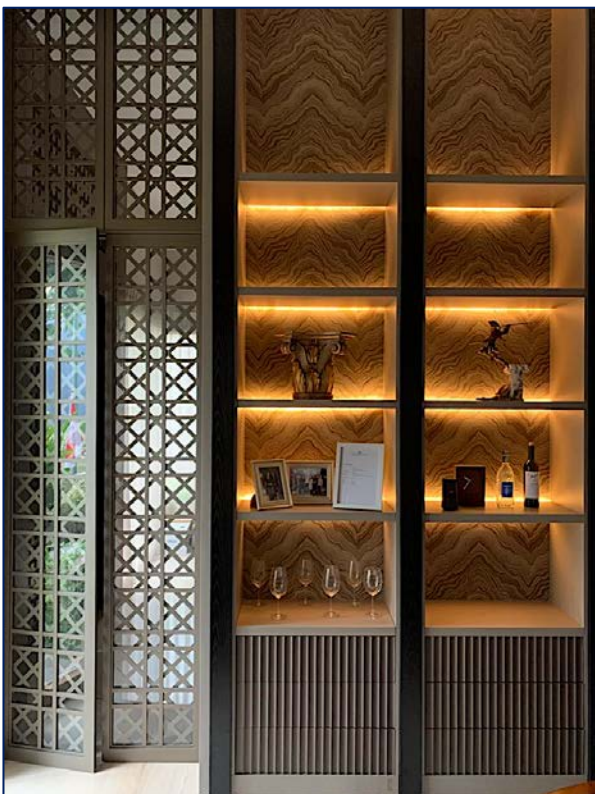

CUSTOM PANEL - CABINET