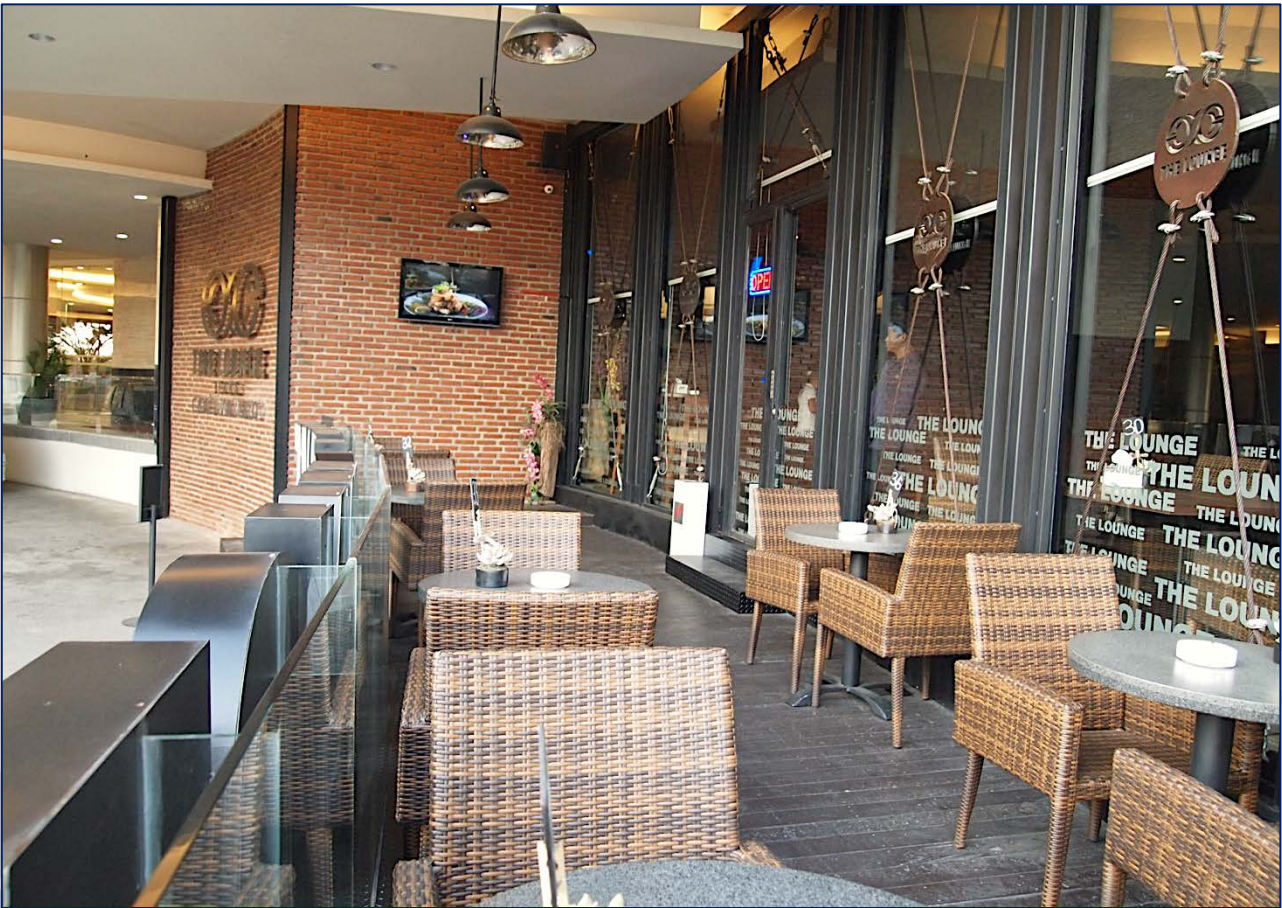

# THE LOUNGE

Est. 1991 | Interior Design | Furniture Contractor | Custom Furniture | Mass Production | CNC Router  
| Commercial Project | Residential Project | Hospitality Project |